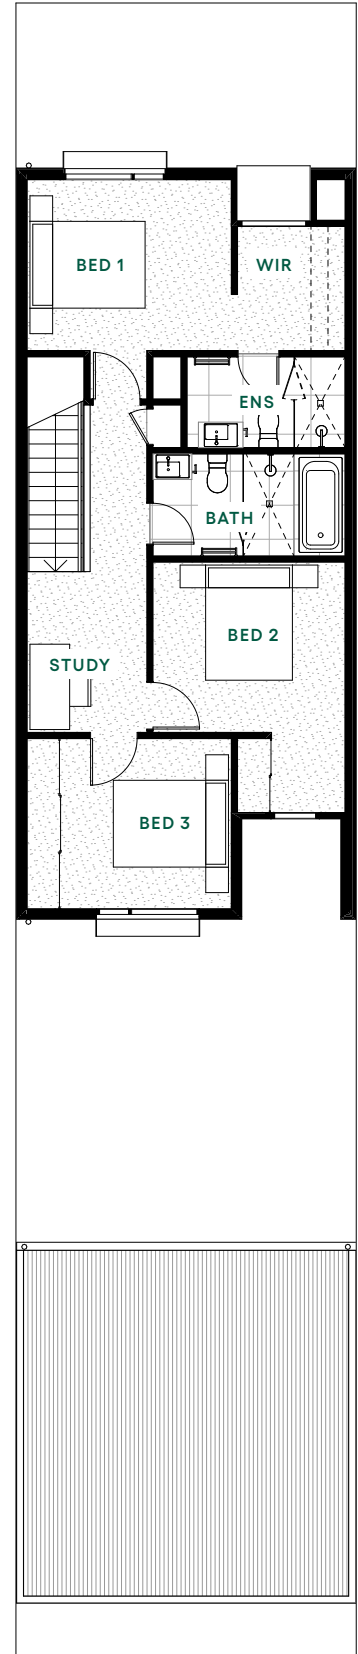

Nina

Nina

Bedrooms 4
Bathrooms 2.5
Carpark 2
Study 1

HOME DIMENSIONS

| | |
|-----------------------|----------------------------|
| Ground Floor Living | 64.1 m ² |
| First Floor Living | 74.9 m ² |
| Garage | 37.2 m ² |
| Porch | 2.9 m ² |
| Total Internal | 176.2 m² |
| Total Gross | 179.1 m² |
| Lot Area | 175 m² |

SITE PLAN

GROUND FLOOR

FIRST FLOOR