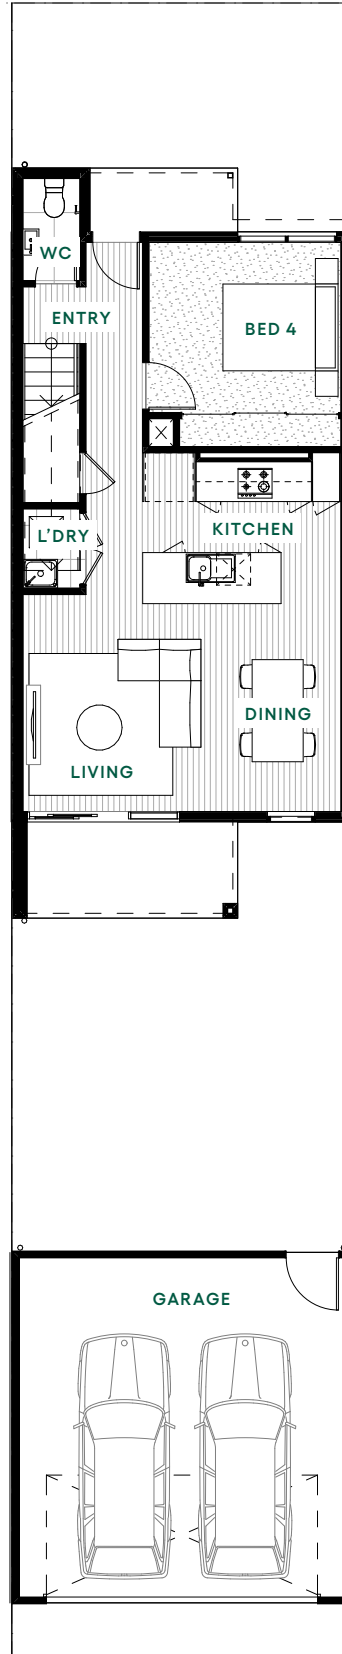

Nina

Nina

Bedrooms 4
Bathrooms 2.5
Carpark 2
Study 1

HOME DIMENSIONS

| | |
|-----------------------|----------------------------|
| Ground Floor Living | 64.1 m ² |
| First Floor Living | 74.9 m ² |
| Garage | 37.2 m ² |
| Porch | 2.9 m ² |
| Total Internal | 176.2 m² |
| Total Gross | 179.1 m² |
| Lot Area | 175 m² |

SITE PLAN

GROUND FLOOR

FIRST FLOOR